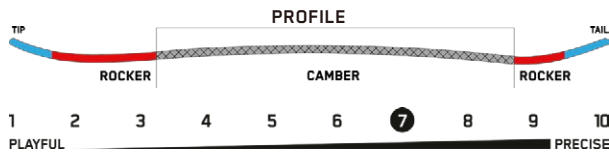

CONSTRUCTION

SIZE CM	EFF. EDGE CM	TIP/WAIST/TAIL	SIDECUT M	STANCE IN	SETACK IN	WT RANGE LB	WT RANGE KG
147	108	28-23.8-27.6	7.70	19"	1"	90-160+	41-73+
151	111	28.6-24.2-28.2	7.70	20"	1"	120-190+	54-86+
156	115	29.5-24.8-29.1	7.70	21"	1"	120-190+	54-86+
159	117	29.8-25-29.4	7.70	22"	1"	130-210+	59-95+
162	119	30.2-25.2-29.8	7.70	23"	1"	130-210+	59-95+
158W	116	30.4-25.6-30	7.70	22"	1"	130-200+	59-91+
163W	120	31.4-26.4-31	7.70	23"	1"	130-210+	59-95+
166W	122	32.1-26.9-31.7	7.70	23"	1"	140-230+	64-104+

ISOLATOR

Terrain: Splitboarding, Backcountry

Riding Style: All-Mountain Freeride

Ability Level: Intermediate to Expert

¥154,000(税込)

ベストセラーモデルのエクスカベーターへのオマージュとして、実績のあるシェイプ、サイドカット、キャンパー・プロファイルを採用し、調整を施してアイソレーターに命を吹き込みました。ICG™ 10カーボン・ファイバークラス・ハイブリッドを採用し、軽量なスプリット専用コアとカラコラム・ウルトラクリップ™を加えることで、アイソレーターは市販のどのスプリットよりもソリッドなスノーボードのような乗り心地を実現しています。