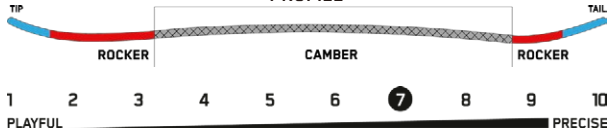

PROFILE

SIZE CM	EFF. EDGE CM	TIP/WAIST/TAIL	SIDE CUT M	STANCE IN	SETBACK IN	WT RANGE LB	WT RANGE KG
151	114	30.1-25.4-29.1	7.55	21"	0.75"	110-180+	50-82+
154	117	30.5-25.7-29.5	7.70	21"	0.75"	120-190+	54-86+
157	119	30.9-26.0-29.9	7.86	22"	0.75"	120-200+	54-91+
160	122	31.3-26.3-30.3	8.02	22"	0.75"	130-210+	59-95+
163	124	31.7-26.6-30.7	8.18	23"	0.75"	140-230+	64-104+