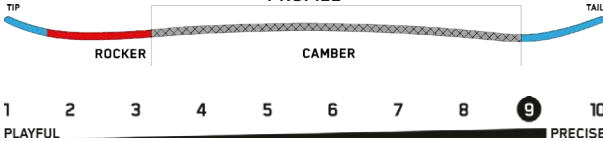

CONSTRUCTION

PROFILE

SIZE CM	EFF. EDGE CM	TIP/WAIST/TAIL	SIDECUT M	STANCE IN	SETACK IN	WT RANGE LB	WT RANGE KG
154	117	29.3-24.7-28.7	7.29	21"	0.75"	120-200+	54-91+
157	119	29.7-25.0-29.1	7.82	21"	0.75"	120-200+	54-91+
159W	122	31.1-26.3-30.5	7.98	22"	0.75"	130-230+	59-104+
160	122	30.1-25.3-29.5	7.98	22"	0.75"	130-230+	59-104+
163	124	30.5-25.6-29.9	8.14	23"	0.75"	130-230+	59-104+
164W	124	31.5-26.6-30.9	8.14	23"	0.75"	130-230+	59-104+