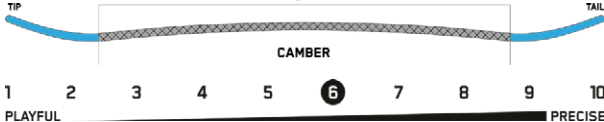

CONSTRUCTION

PROFILE

SIZE CM	EFF. EDGE CM	TIP/WAIST/TAIL	SIDECUT M	STANCE IN	SETACK IN	WT RANGE LB	WT RANGE KG
141	109	27.5-23.5-27.5	6.80	18"	CENTERED	90-160+	41-73+
144	112	27.9-23.8-27.9	7.00	19"	CENTERED	90-160+	41-73+
147	114	28.4-24.2-28.4	7.20	19"	CENTERED	90-160+	41-73+
149	116	28.6-24.4-28.6	7.30	20"	CENTERED	110-180+	50-82+
152	118	29.0-24.7-29.0	7.50	21"	CENTERED	120-190+	54-86+
154W	121	30.2-25.8-30.2	7.70	21"	CENTERED	130-220+	59-100+
155	121	29.4-25.1-29.4	7.70	21"	CENTERED	130-230+	59-104+
157	122	29.6-25.2-29.6	7.80	21"	CENTERED	130-220+	59-100+
158W	123	30.7-26.2-30.7	7.90	22"	CENTERED	130-230+	59-104+
159	123	29.9-25.4-29.9	7.90	22"	CENTERED	130-230+	59-104+